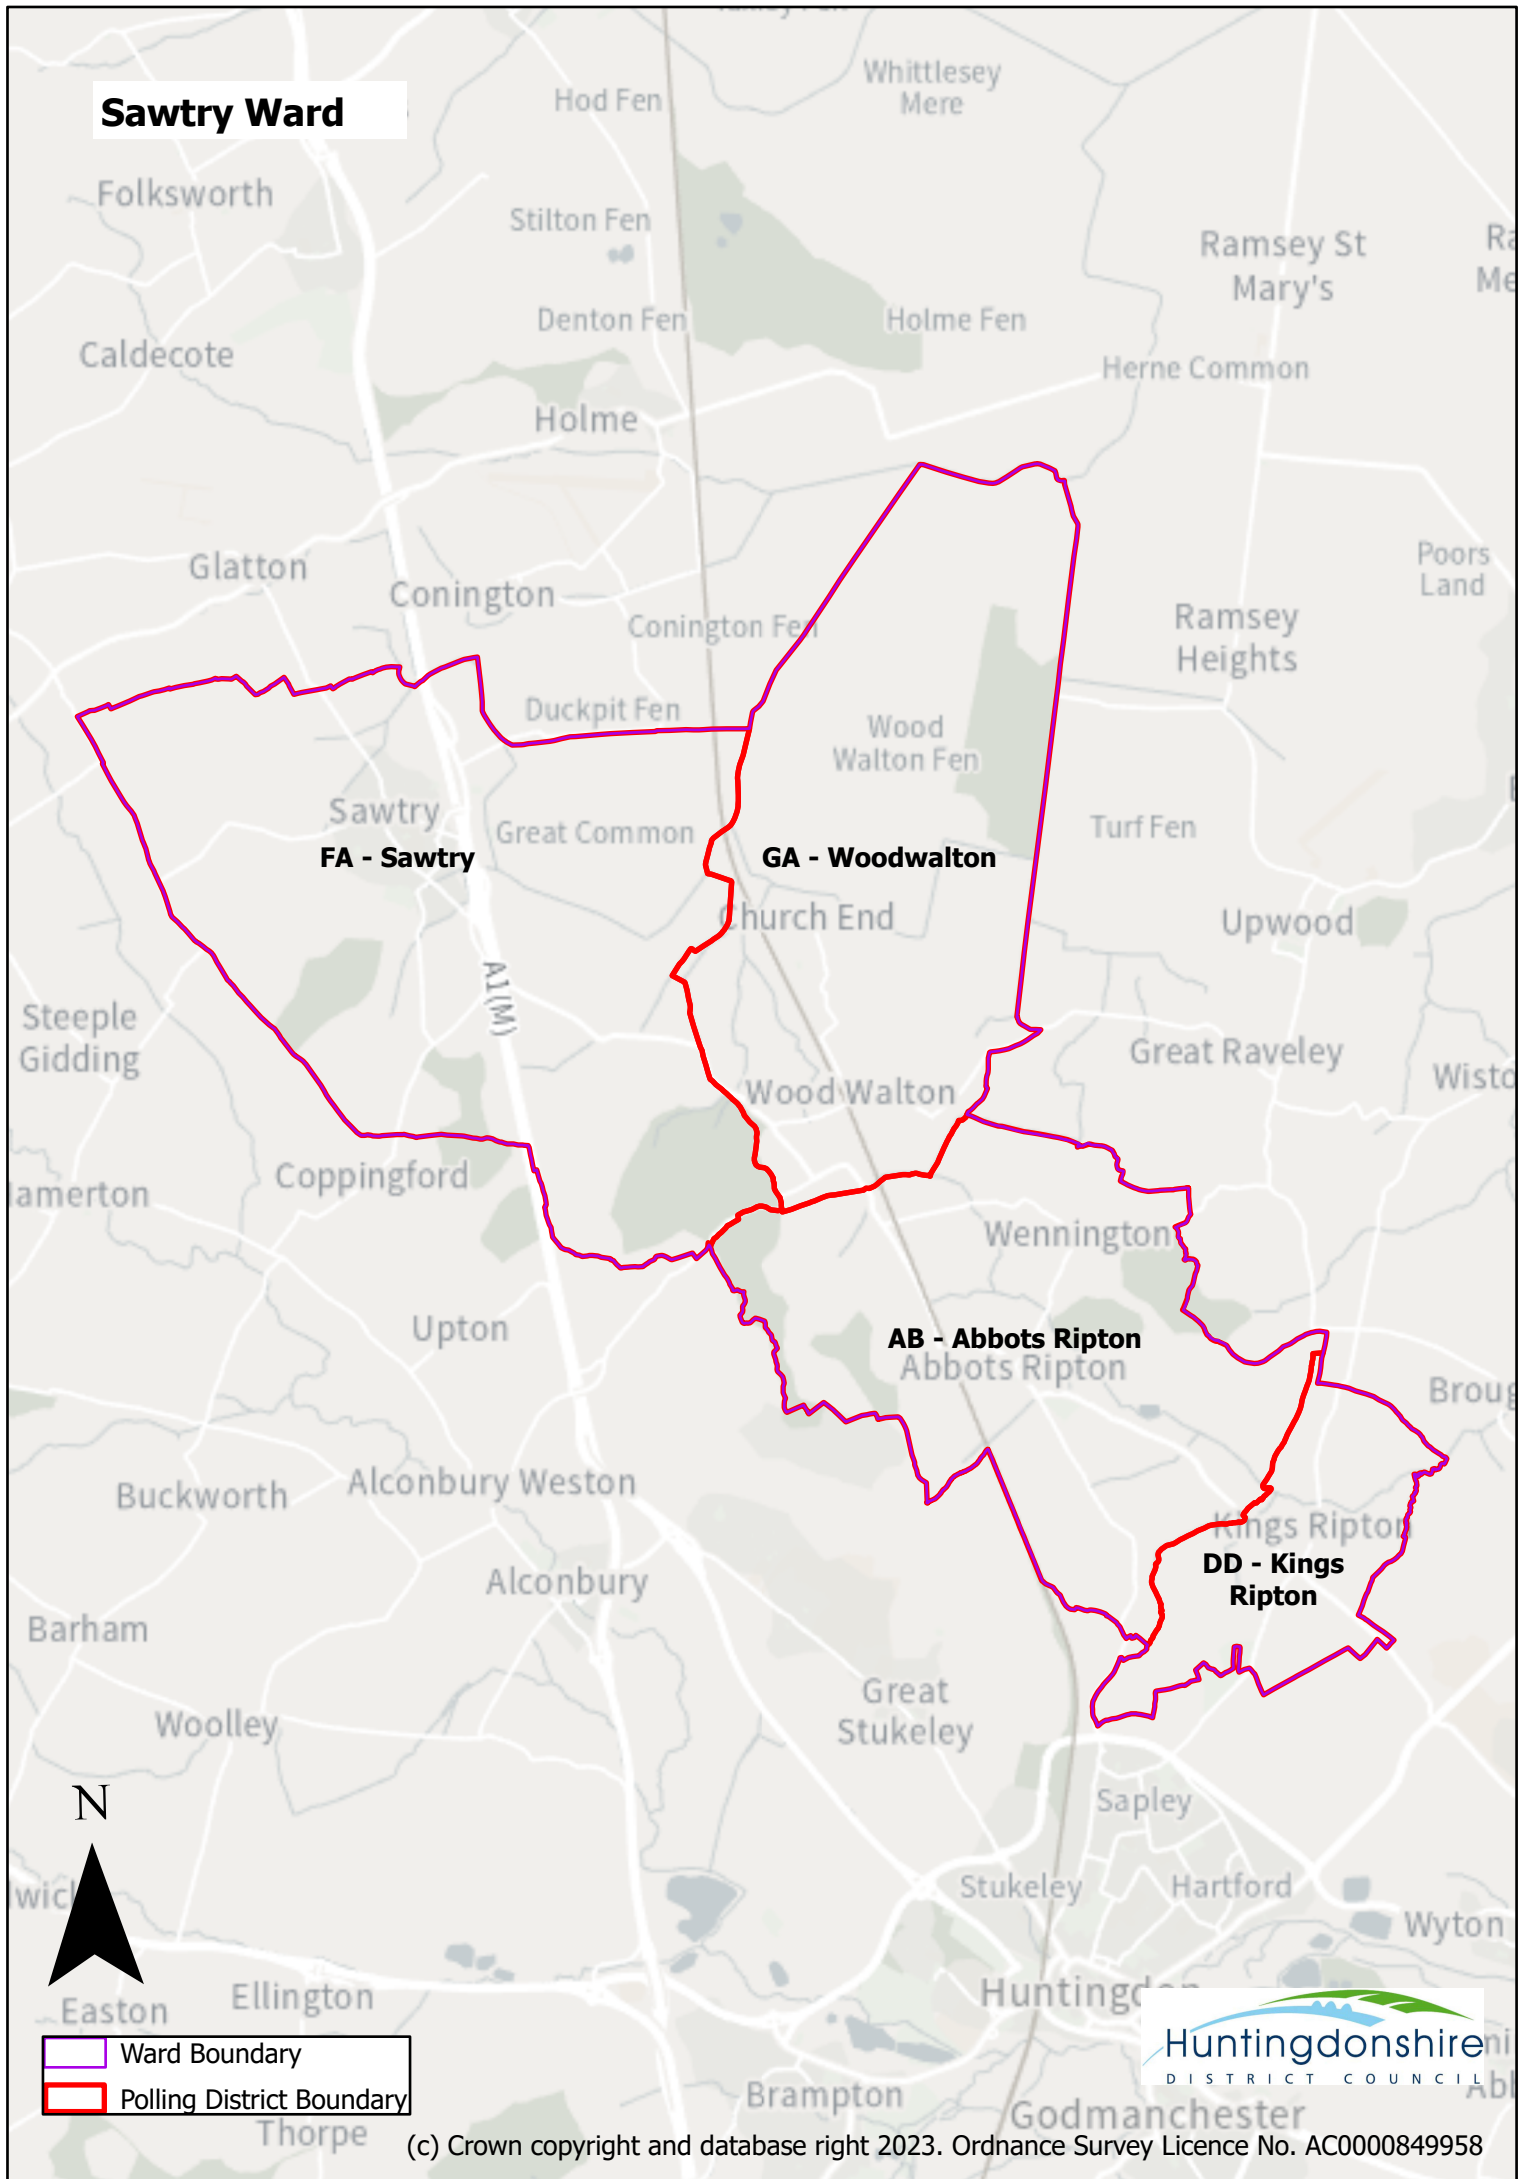

# Sawtry Ward

Legend:  
Ward Boundary (purple line)  
Polling District Boundary (red line)