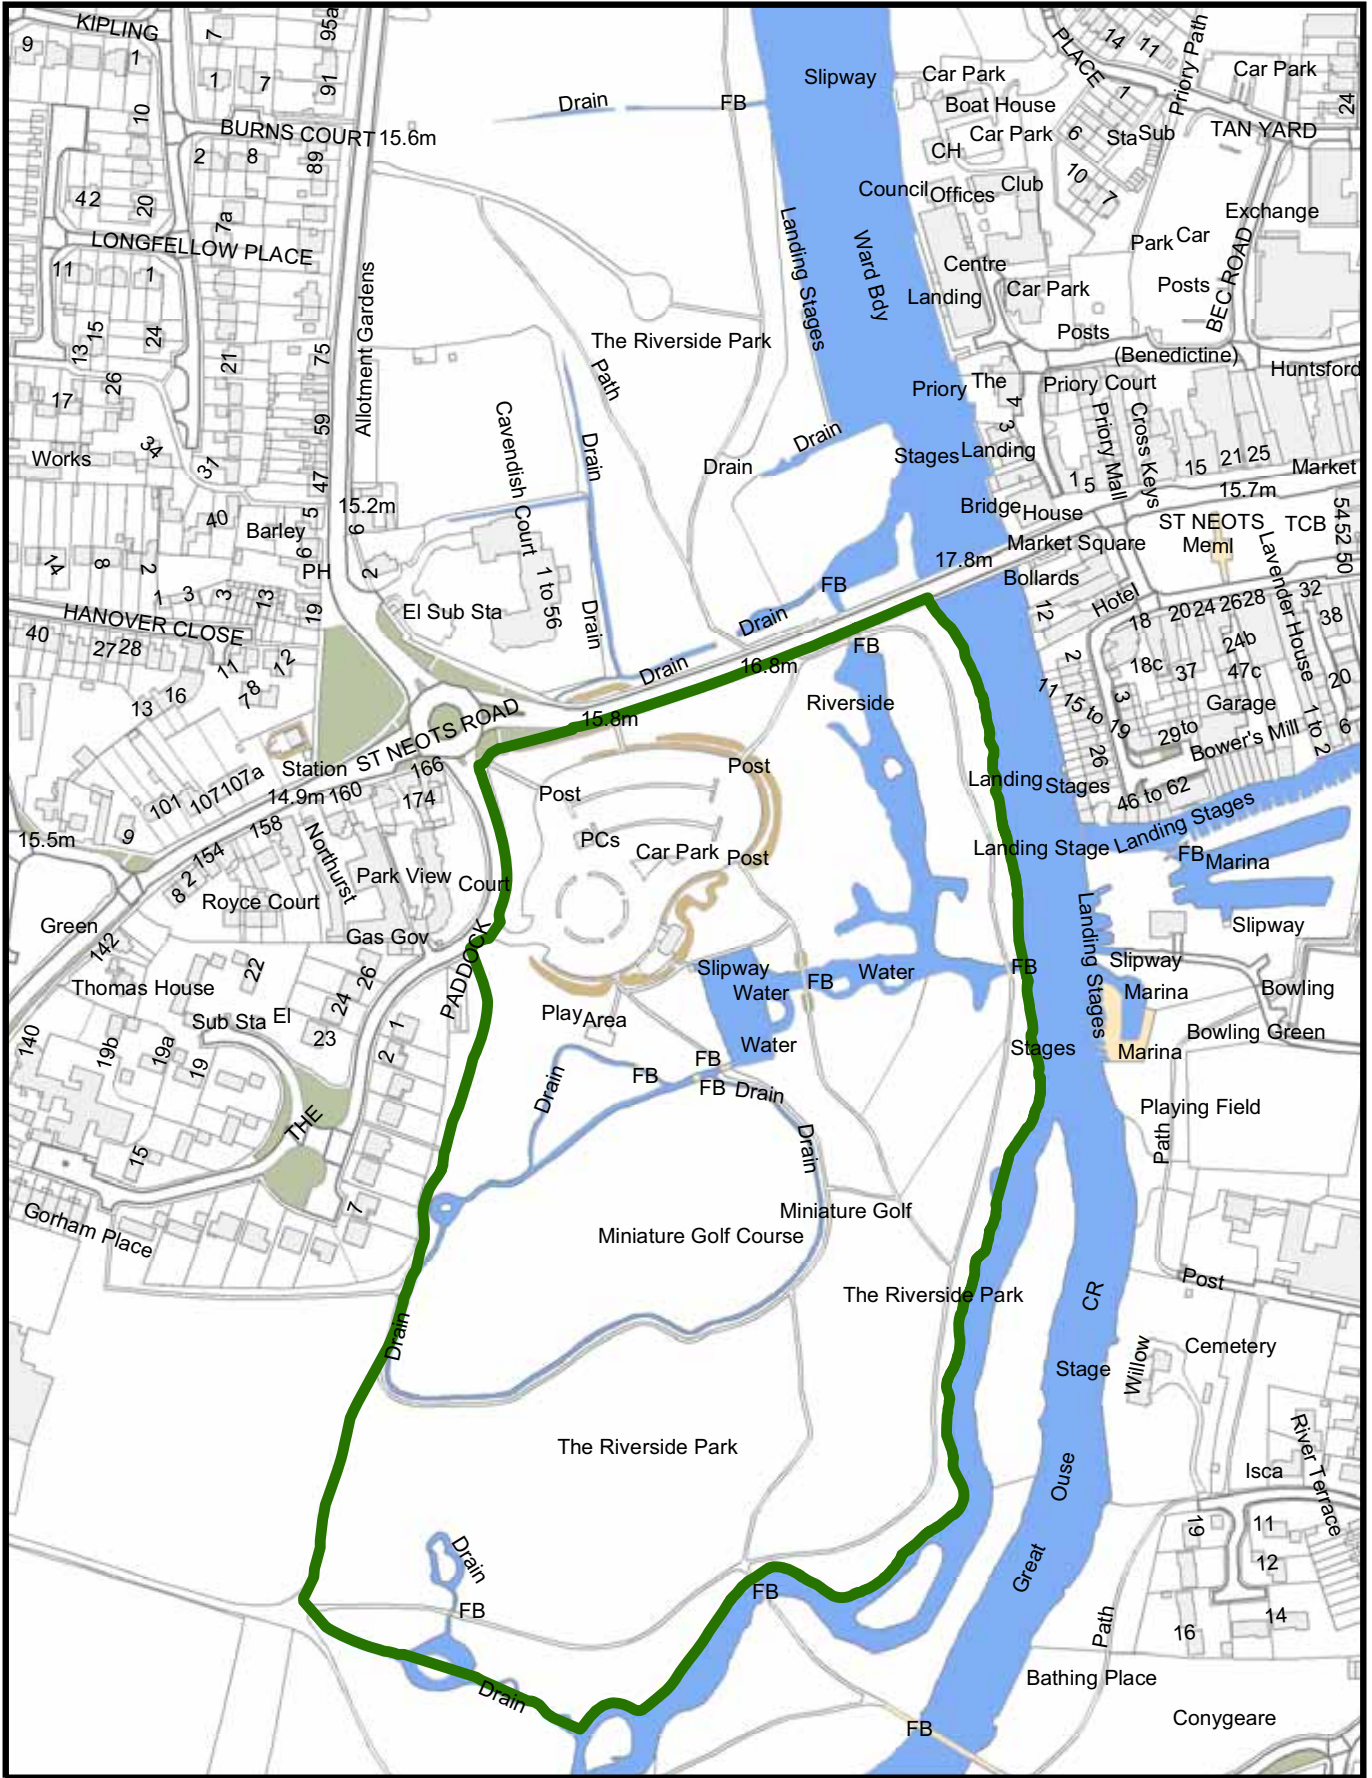

The Dogs on Leads (Huntingdonshire) Order 2007

Riverside Park, St Neots Road, Eaton Ford St Neots

Revised October 2007

 Leads - Land Designated Specifically

0 90 180
Meters

Maps reproduced from the Ordnance Survey Mapping with the permission of the Controller of Her Majesty's Stationery Officer (C) Crown Copyright. Unauthorised reproduction infringes Crown Copyright and may lead to prosecution of civil proceedings. HDC 10002322

Huntingdonshire

The Dogs on Leads (Huntingdonshire) Order 2007

Sudbury Meadow, Crosshall Road, Eaton Ford St Neots

Revised October 2007

 Leads - Land Designated Specifically