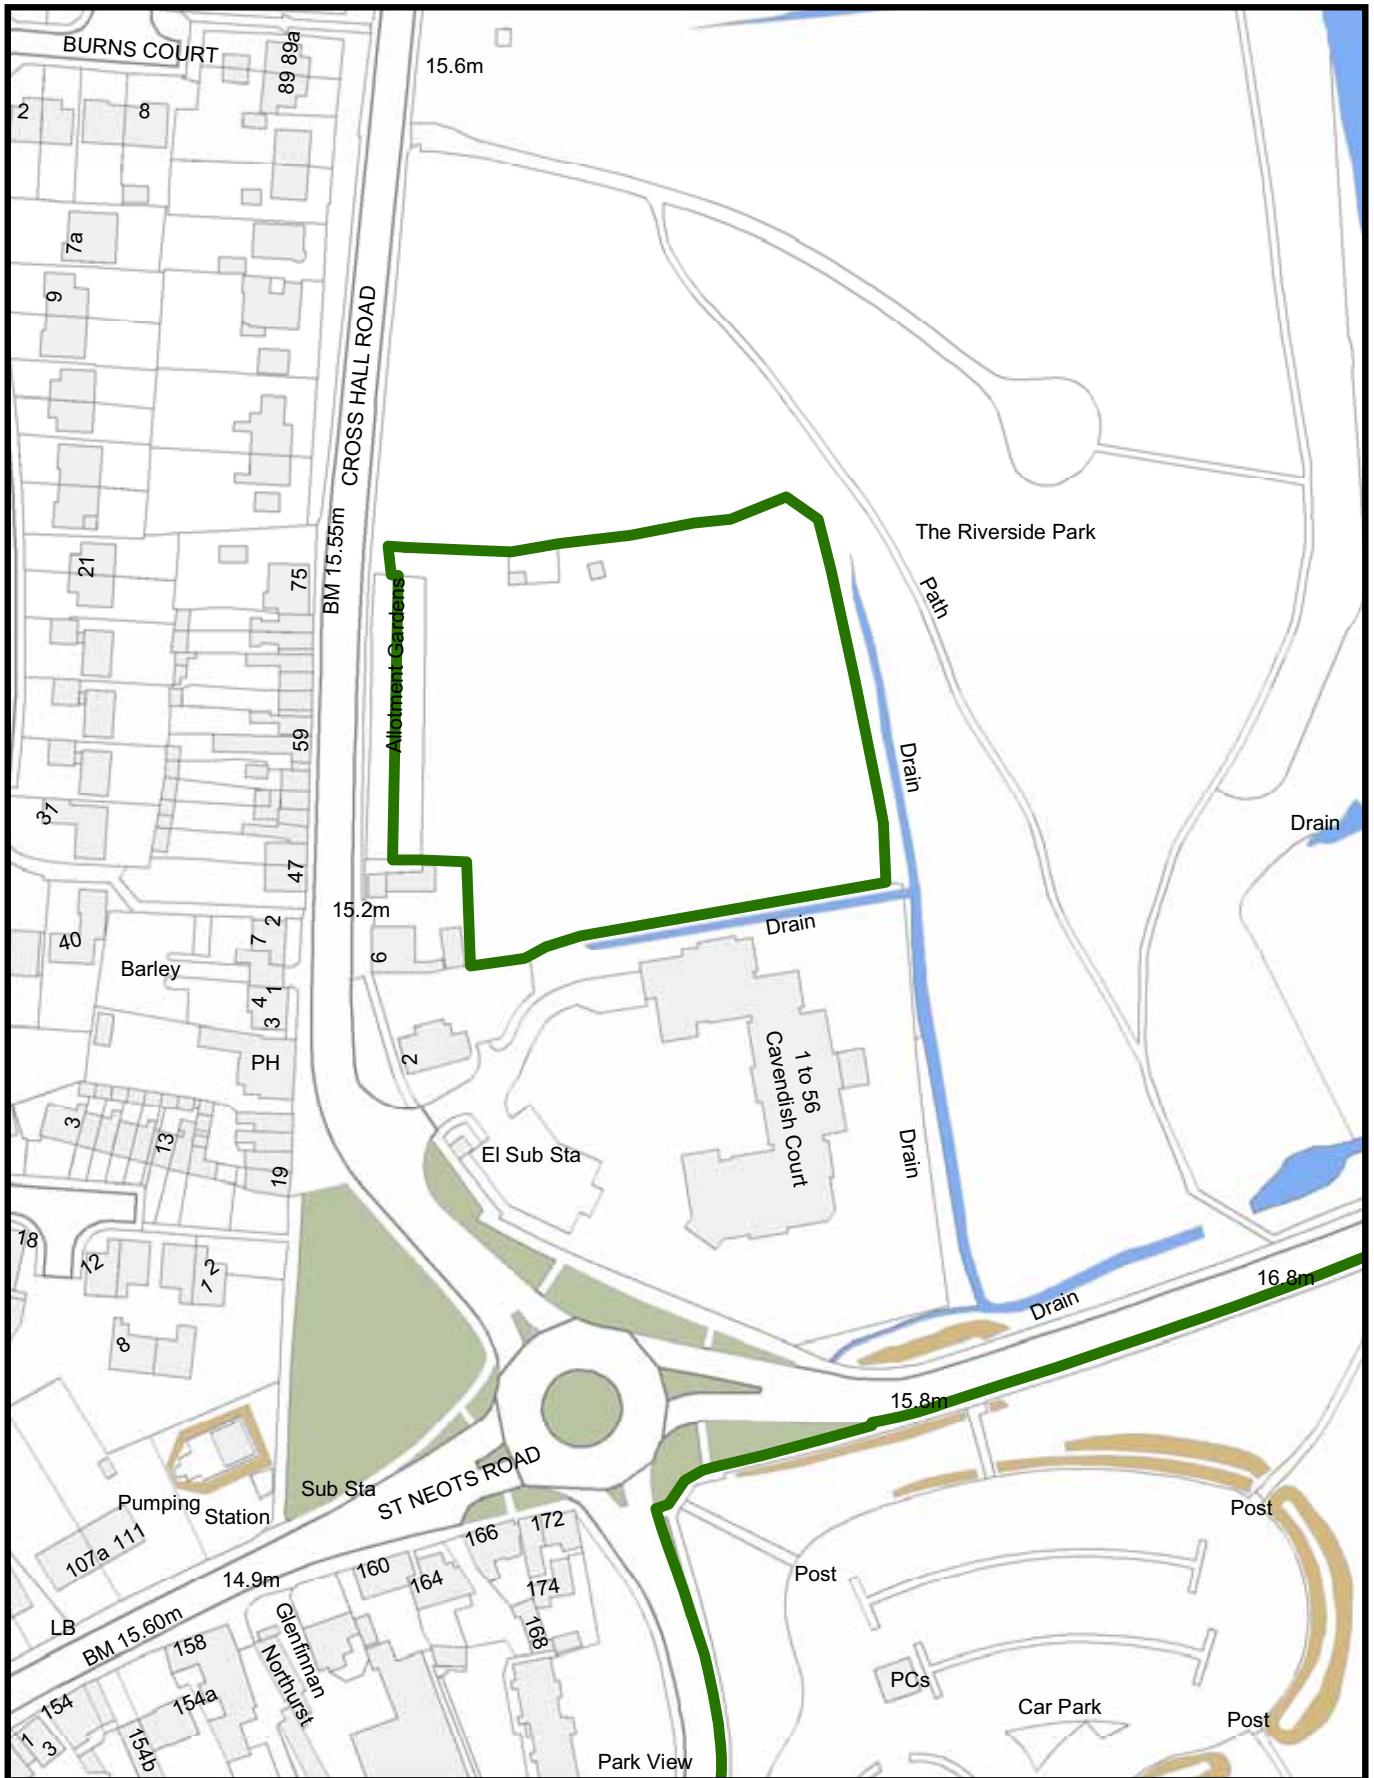

The Dogs on Leads (Huntingdonshire) Order 2007

Riverside Park, St Neots Road, Eaton Ford St Neots

Revised October 2007

 Leads - Land Designated Specifically

0 90 180
Meters

Maps reproduced from the Ordnance Survey Mapping with the permission of the Controller of Her Majesty's Stationery Officer (C) Crown Copyright. Unauthorised reproduction infringes Crown Copyright and may lead to prosecution of civil proceedings. HDC 10002322

Huntingdonshire

The Dogs on Leads (Huntingdonshire) Order 2007

Sudbury Meadow, Crosshall Road, Eaton Ford St Neots

Revised October 2007

 Leads - Land Designated Specifically