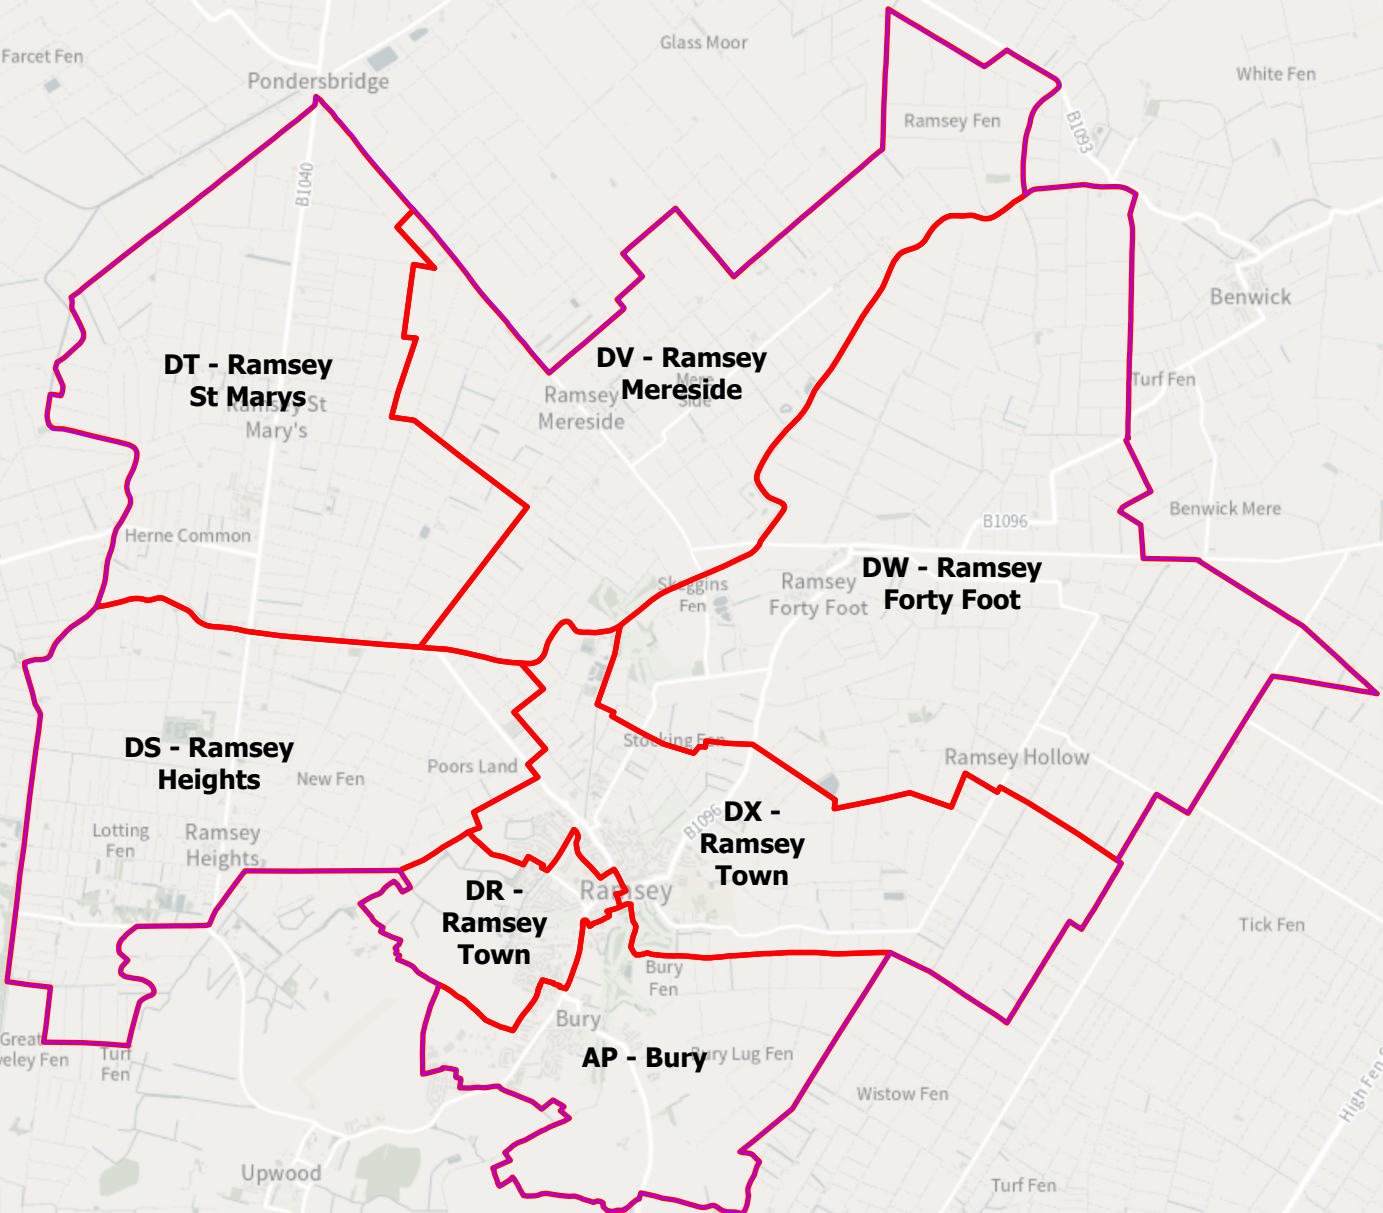

Ramsey Ward

Legend:
Purple outline: Ward Boundary
Red outline: Polling District Boundary