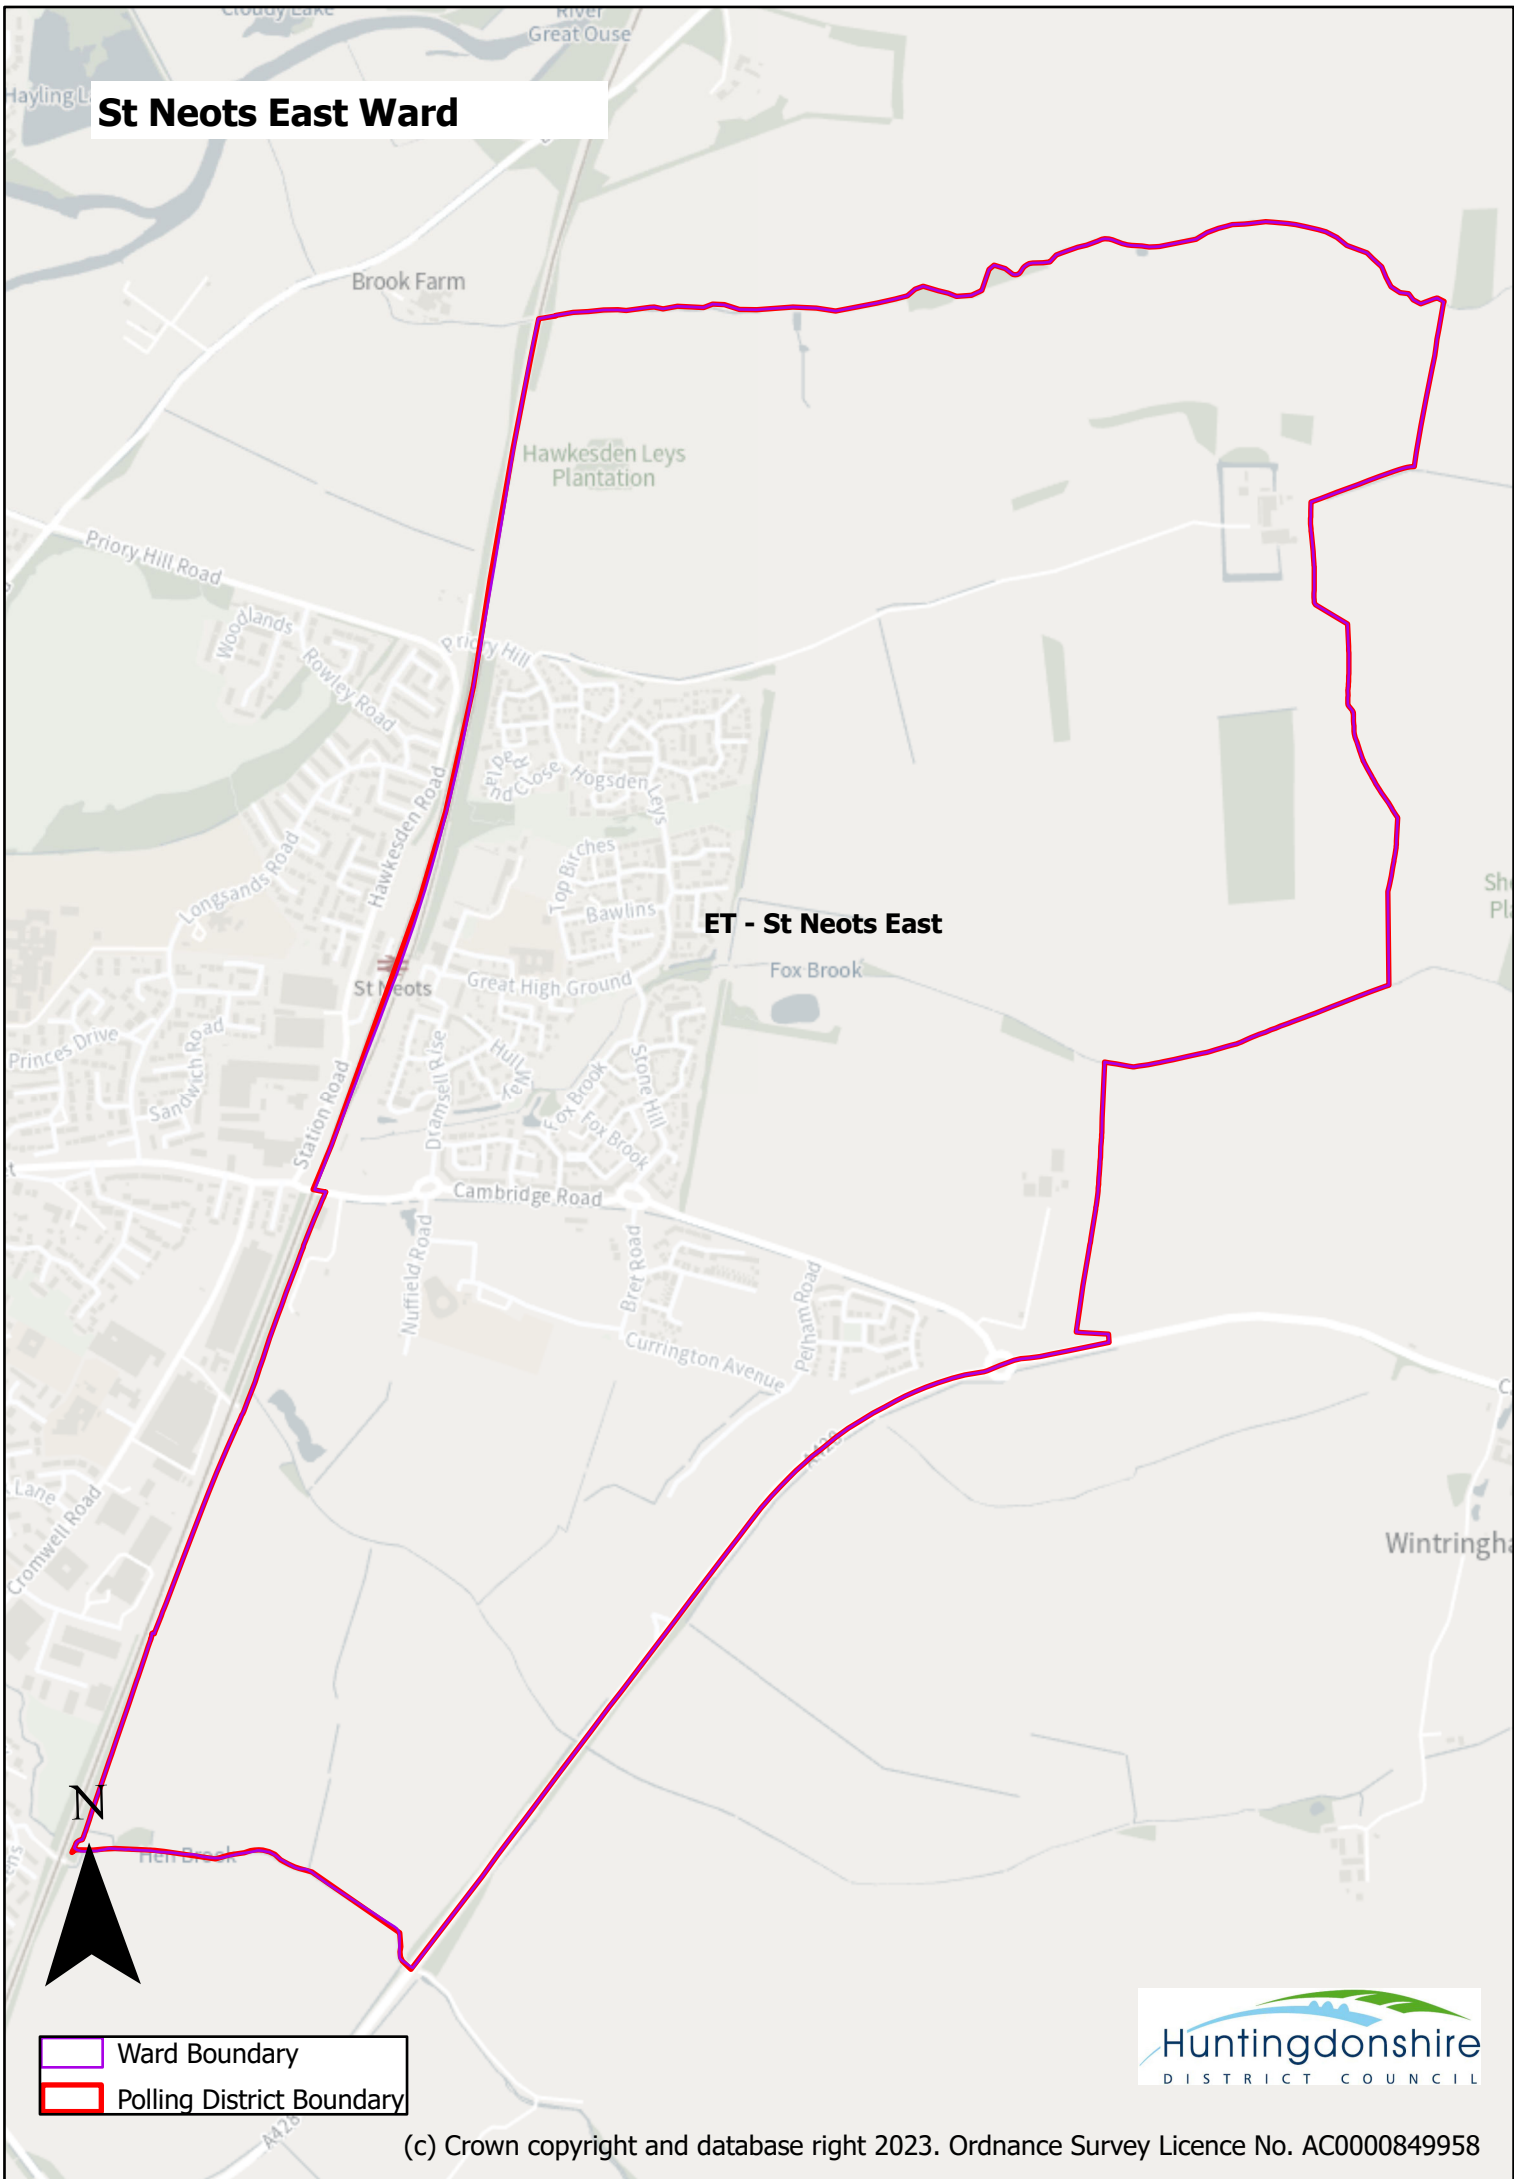

St Neots East Ward

ET - St Neots East

-  Ward Boundary
-  Polling District Boundary