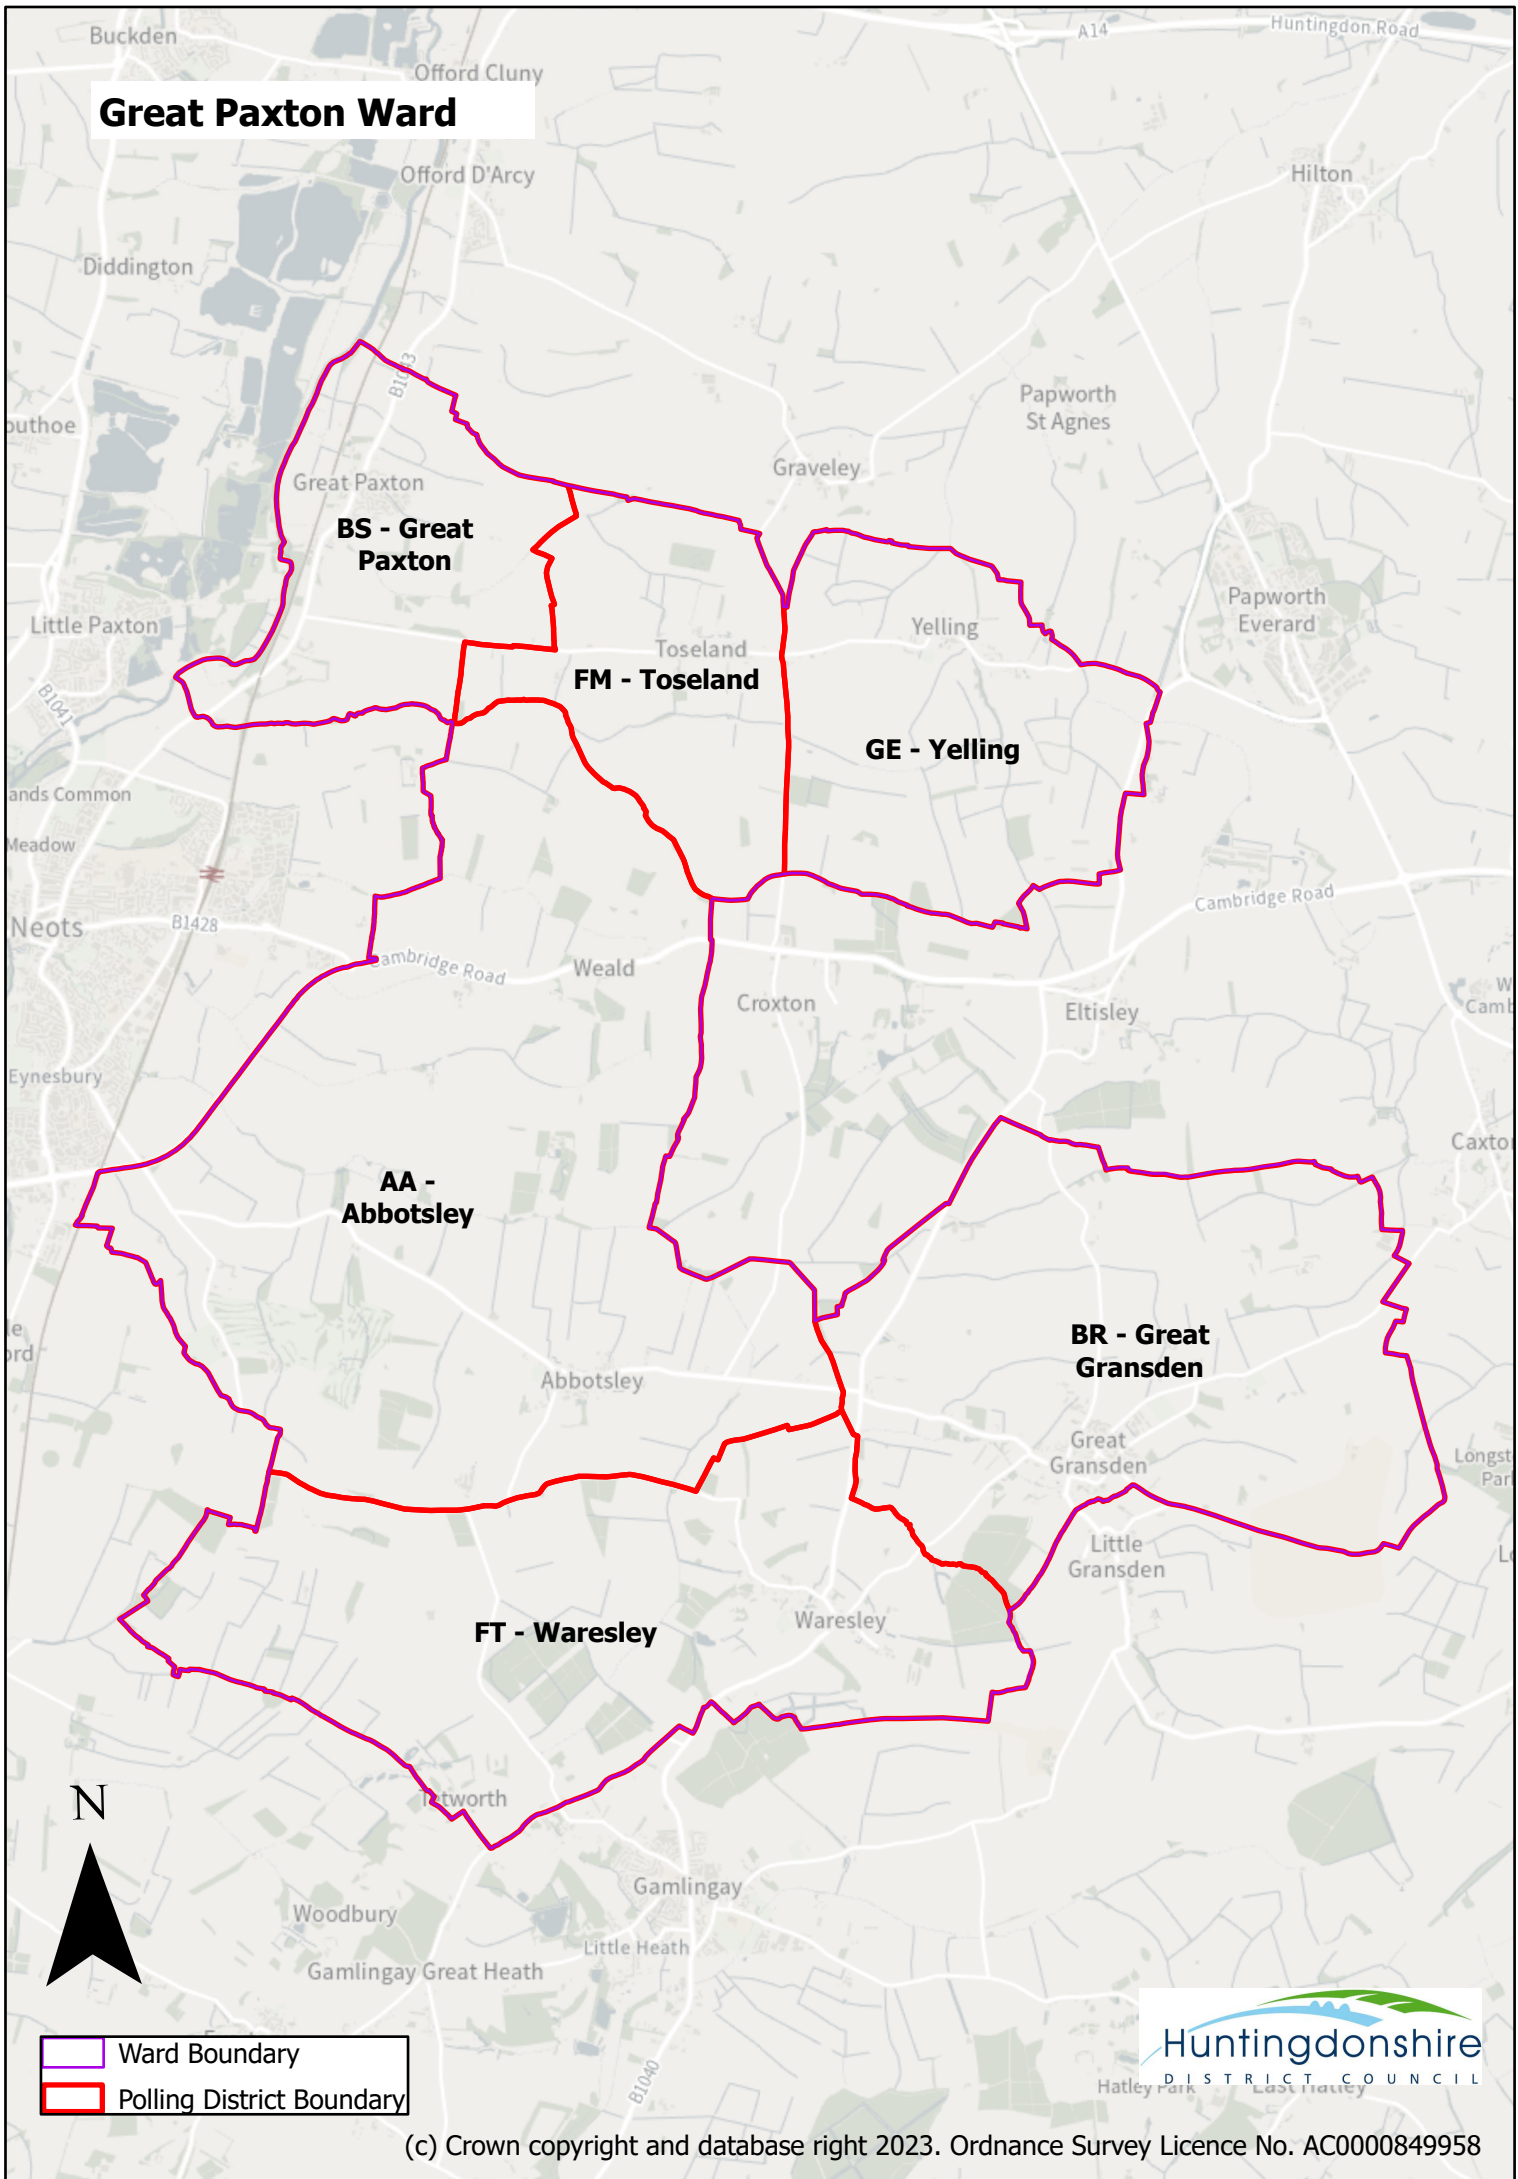

# Great Paxton Ward

-  Ward Boundary
-  Polling District Boundary